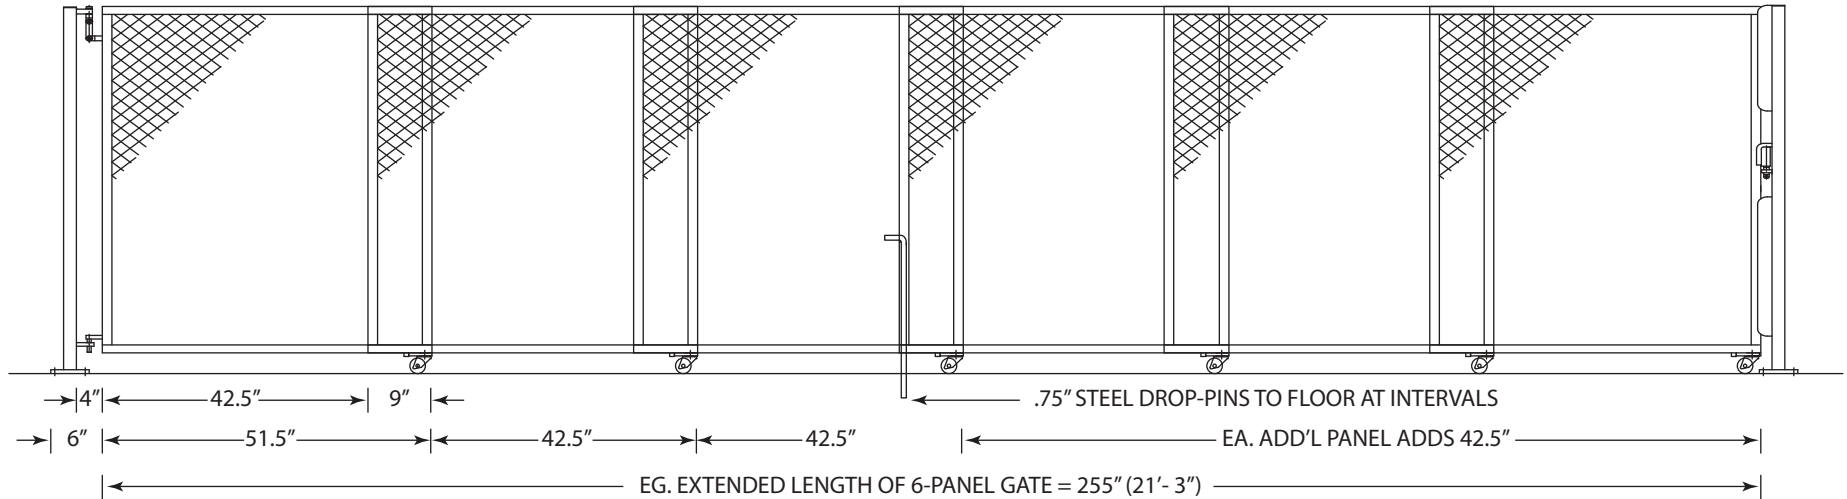

SLIDE-A-MATIC XL

PROFILE AND DIMENSIONS

(Scale is Approximate)

EXTENDED VIEW — 6-PANEL GATE

RETRACTED VIEW — 6-PANEL GATE